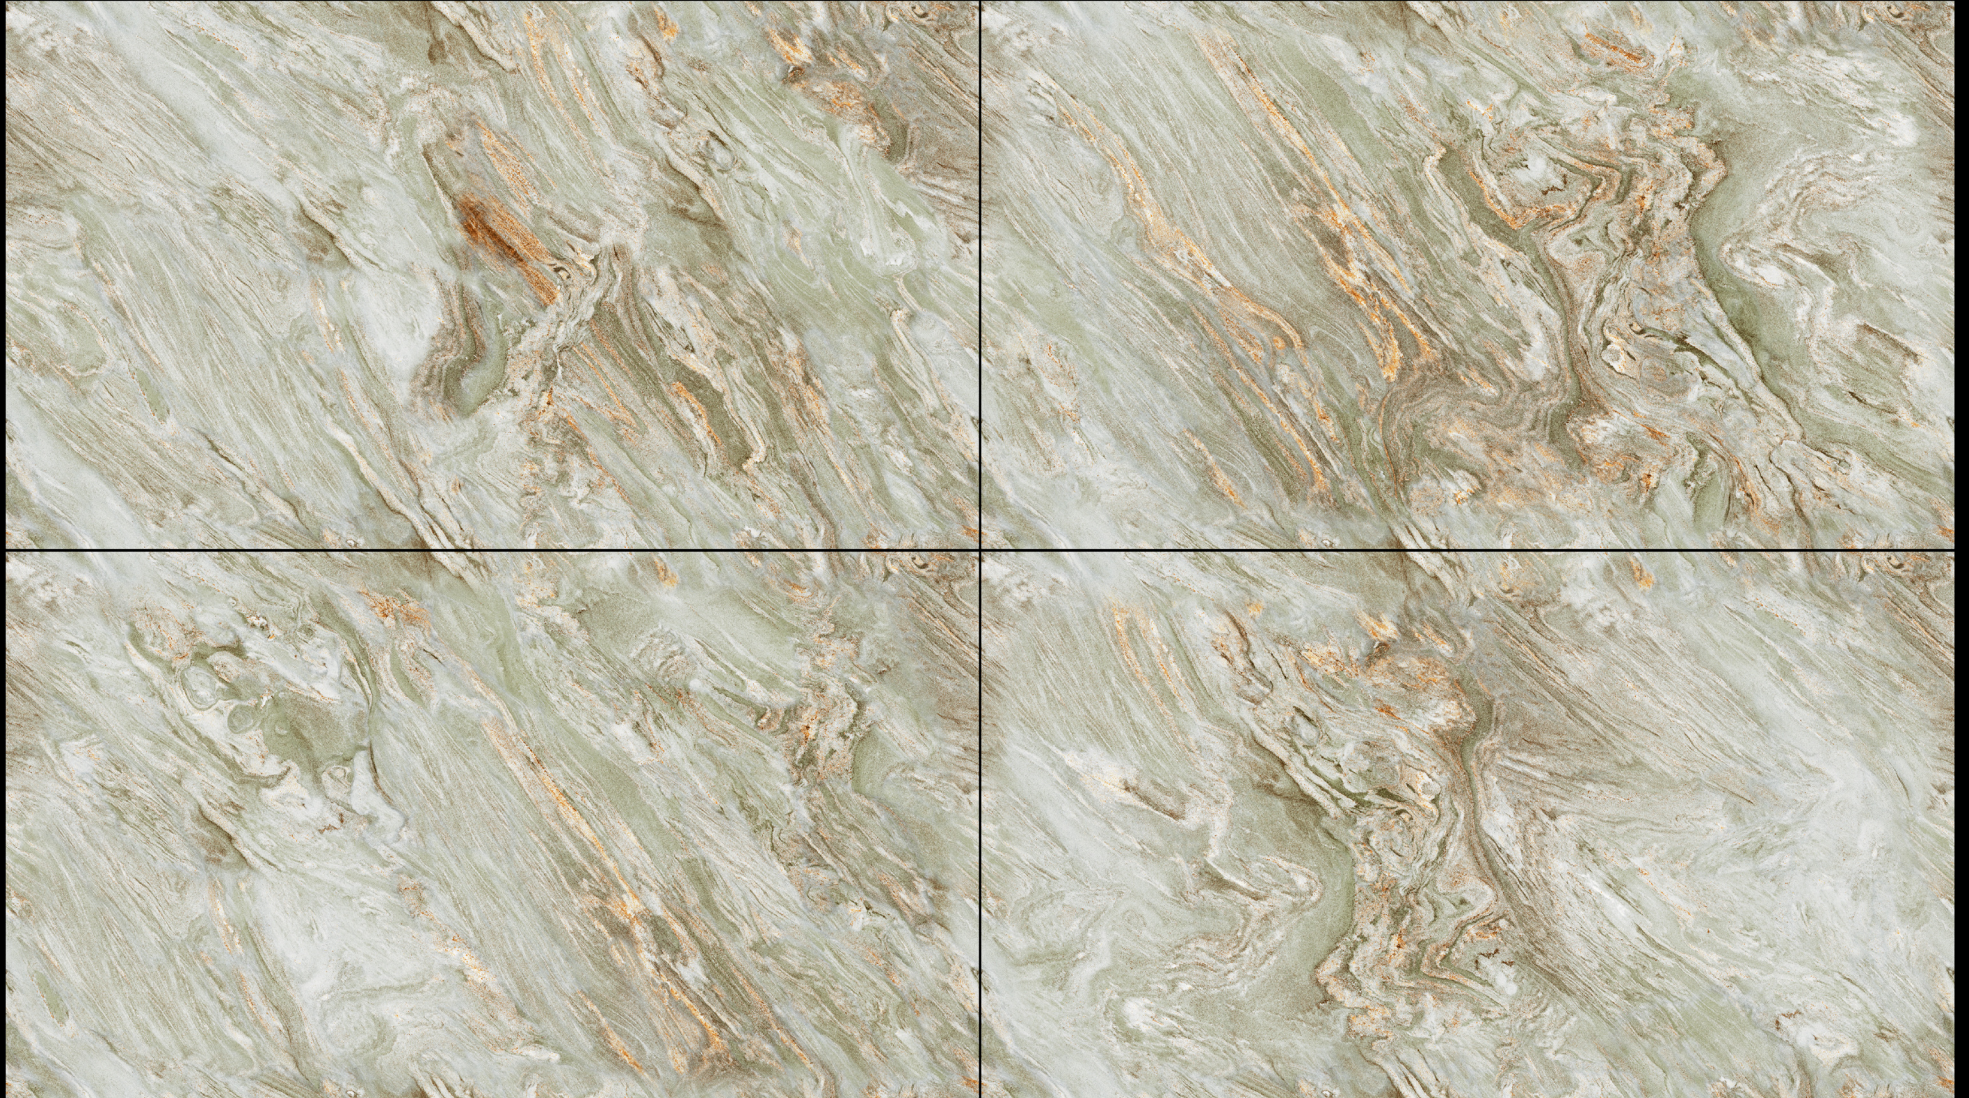

EL-FESTA GREEN

SIZE :

600x12000 mm

FINISH :

GLOSSY
(ENDLESS)

RANDOM