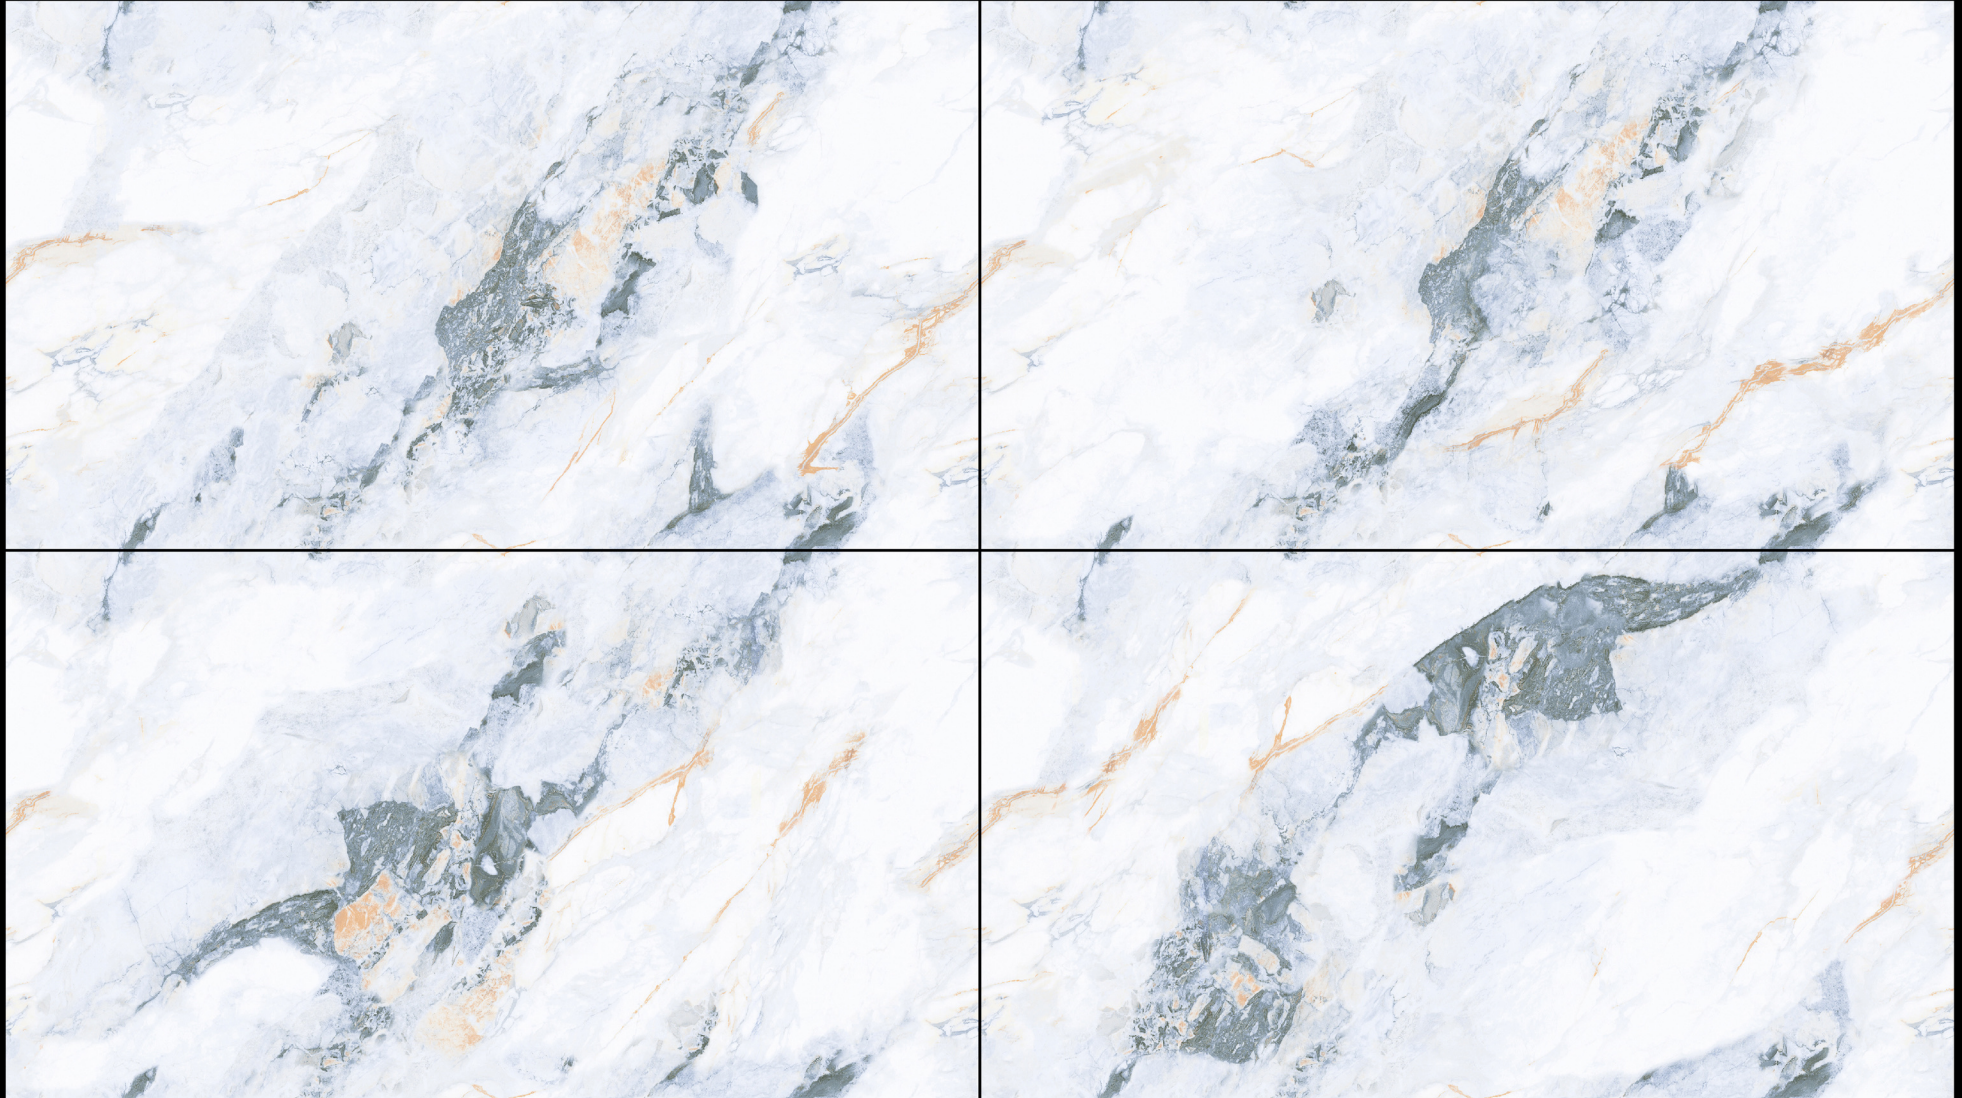

CARVING FINISH

DOVER AQUA

EL-BELLY WHITE

SIZE :

600x12000 mm

FINISH :

CARVING
(ENDLESS)

RANDOM