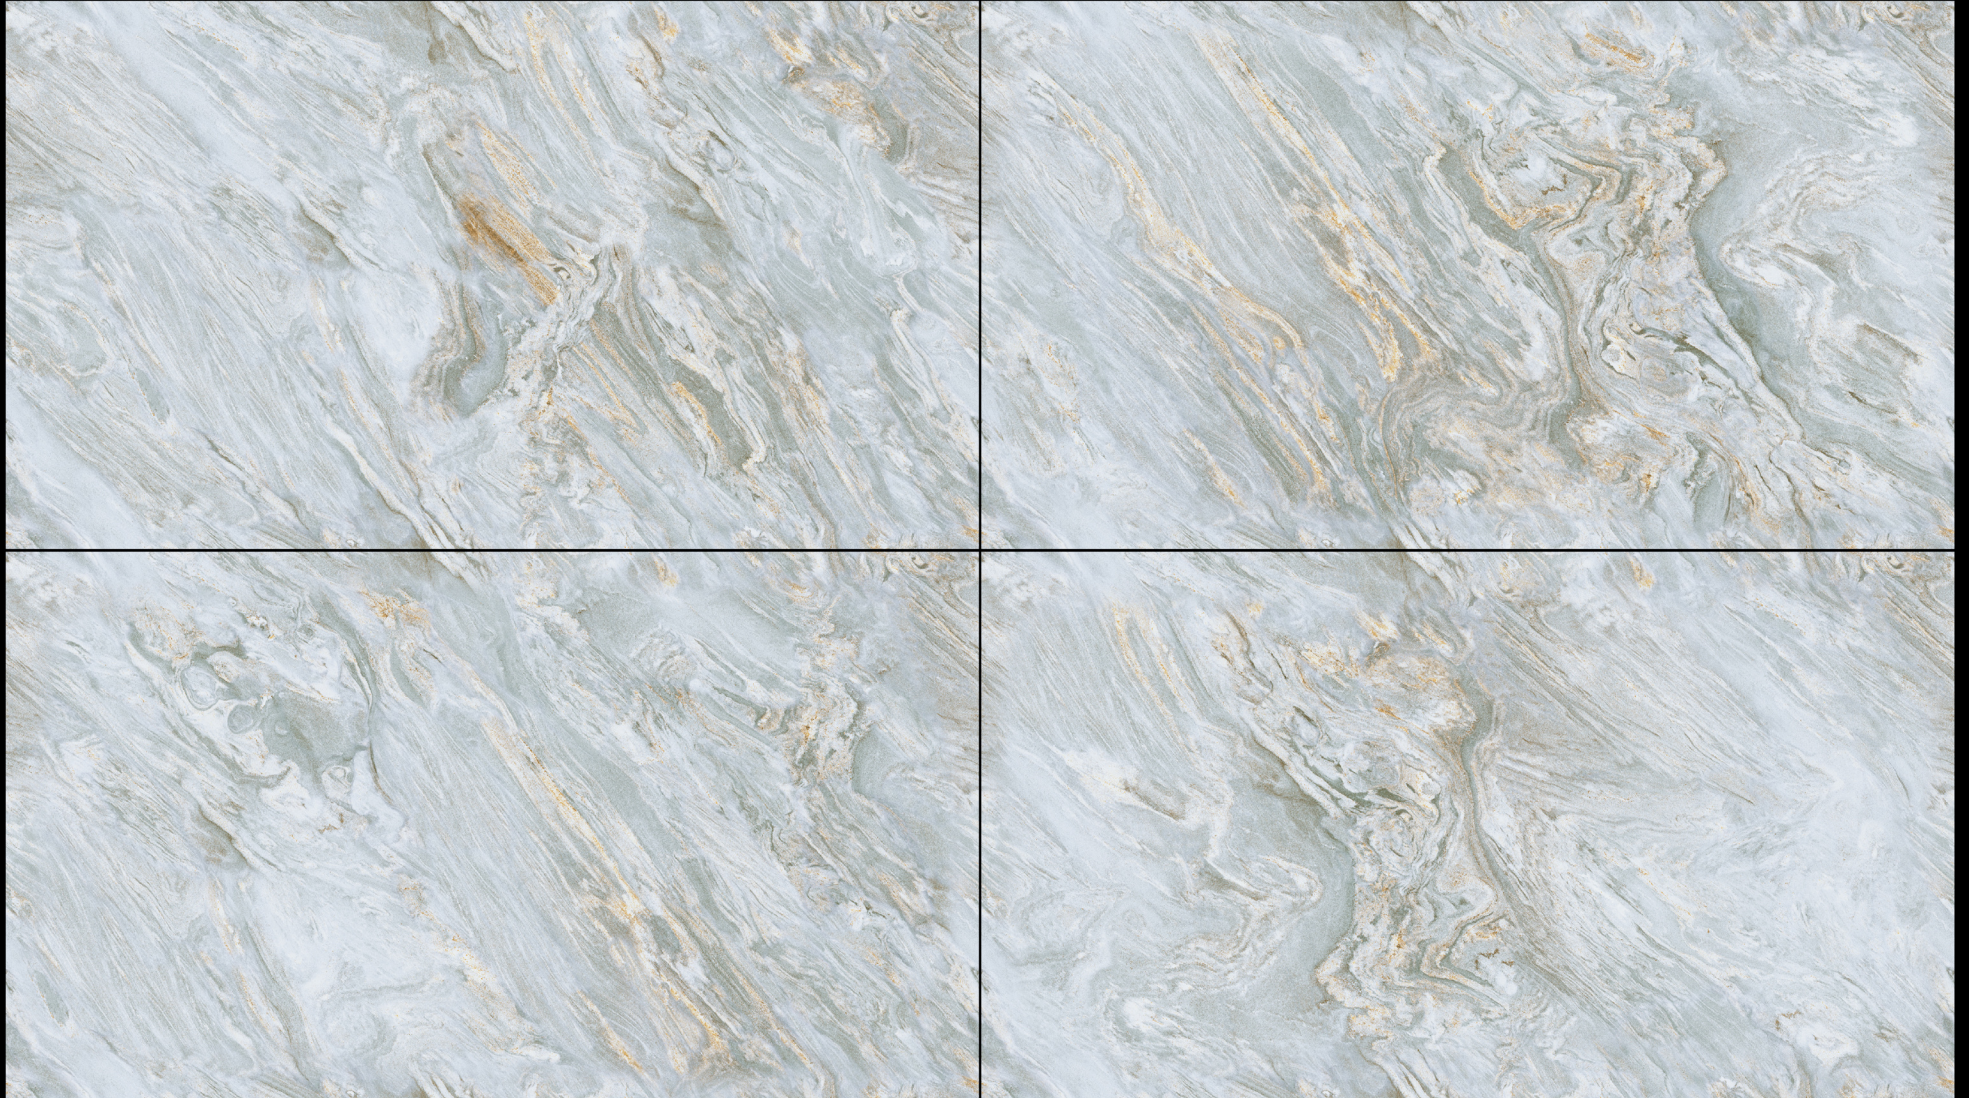

EL-FESTA BLUE

SIZE :

600x12000 mm

FINISH :

GLOSSY
(ENDLESS)

RANDOM