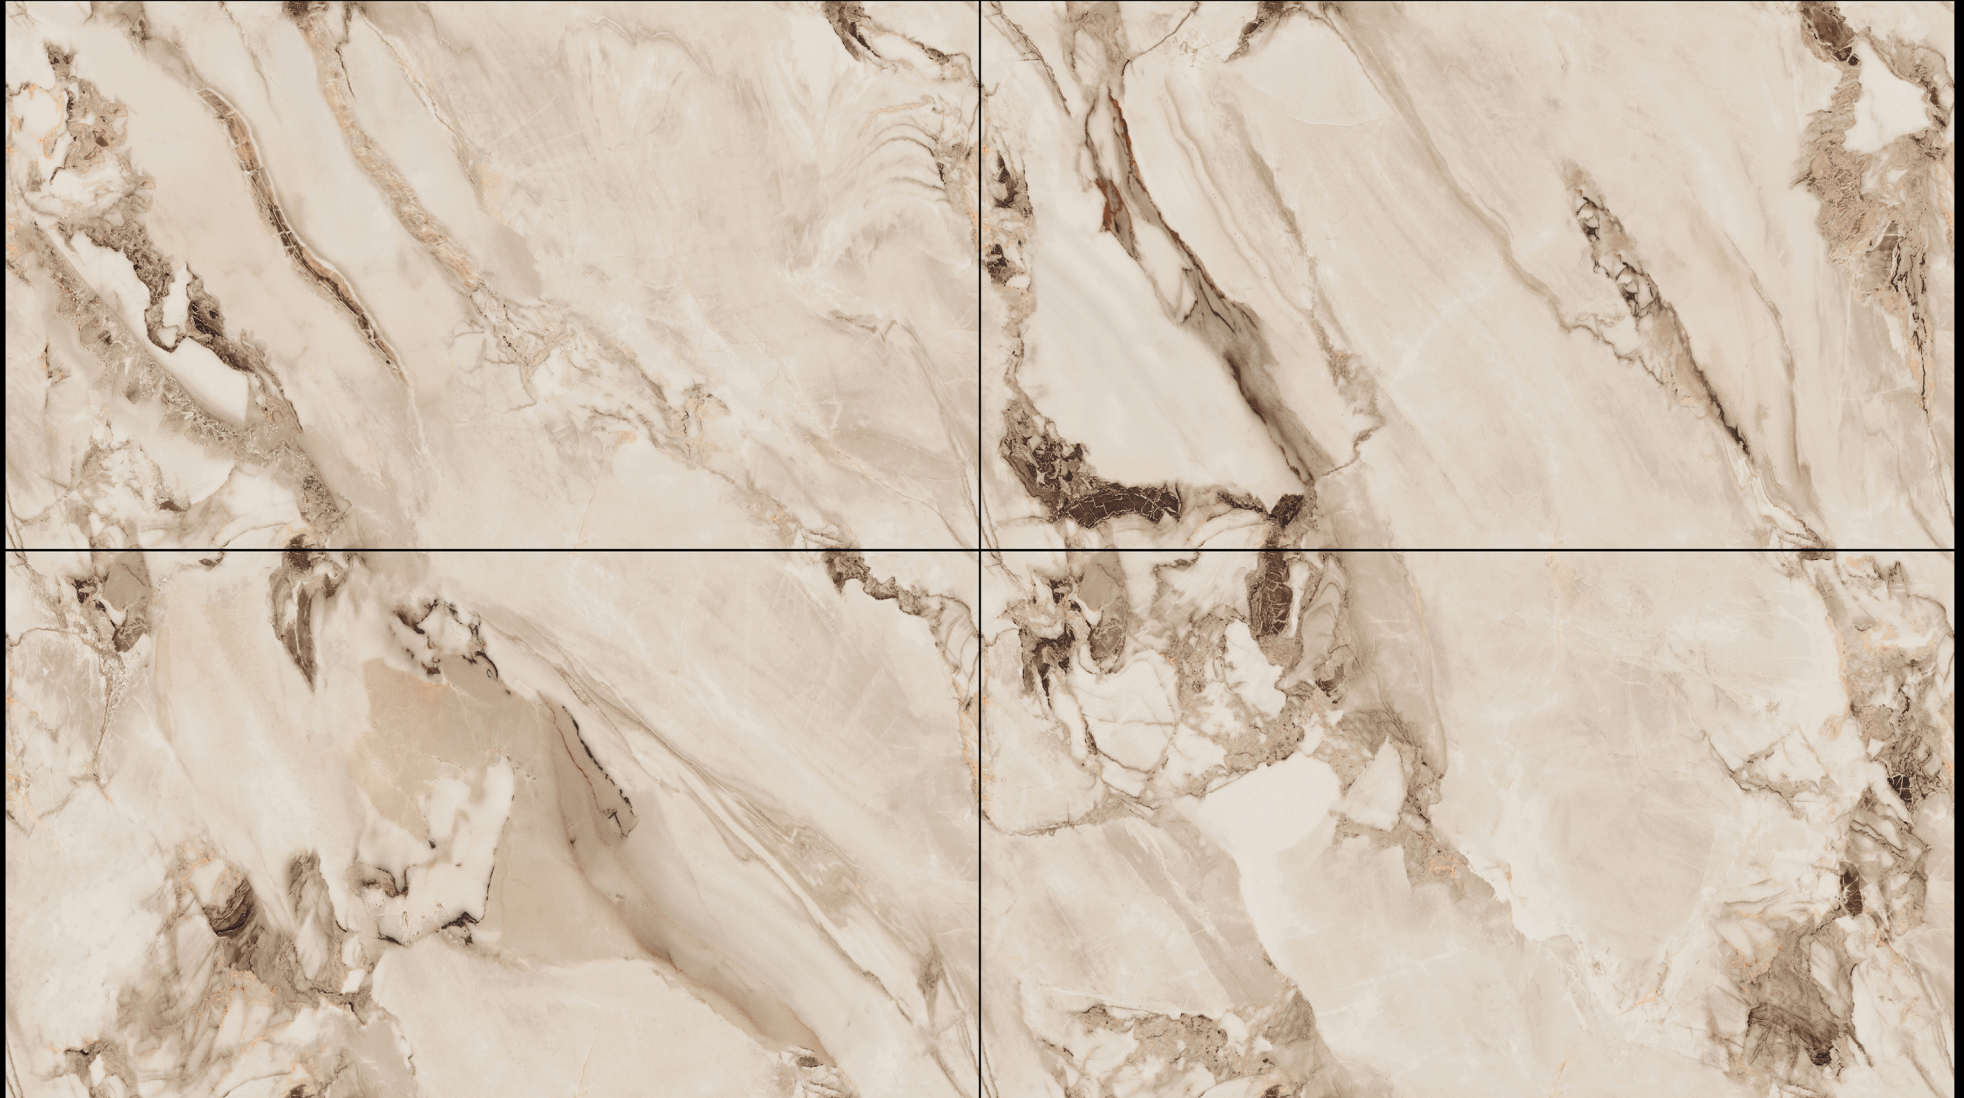

EL - SMOG GOLD

SIZE :

600x12000 mm

FINISH :

CARVING
(ENDLESS)

RANDOM

PGVT - 600X1200 MM

CARVING FINISH