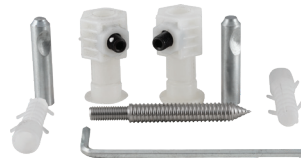

FISCHER SET - FSW-001
Per Piece ₹ 1,360
Suitable for 123